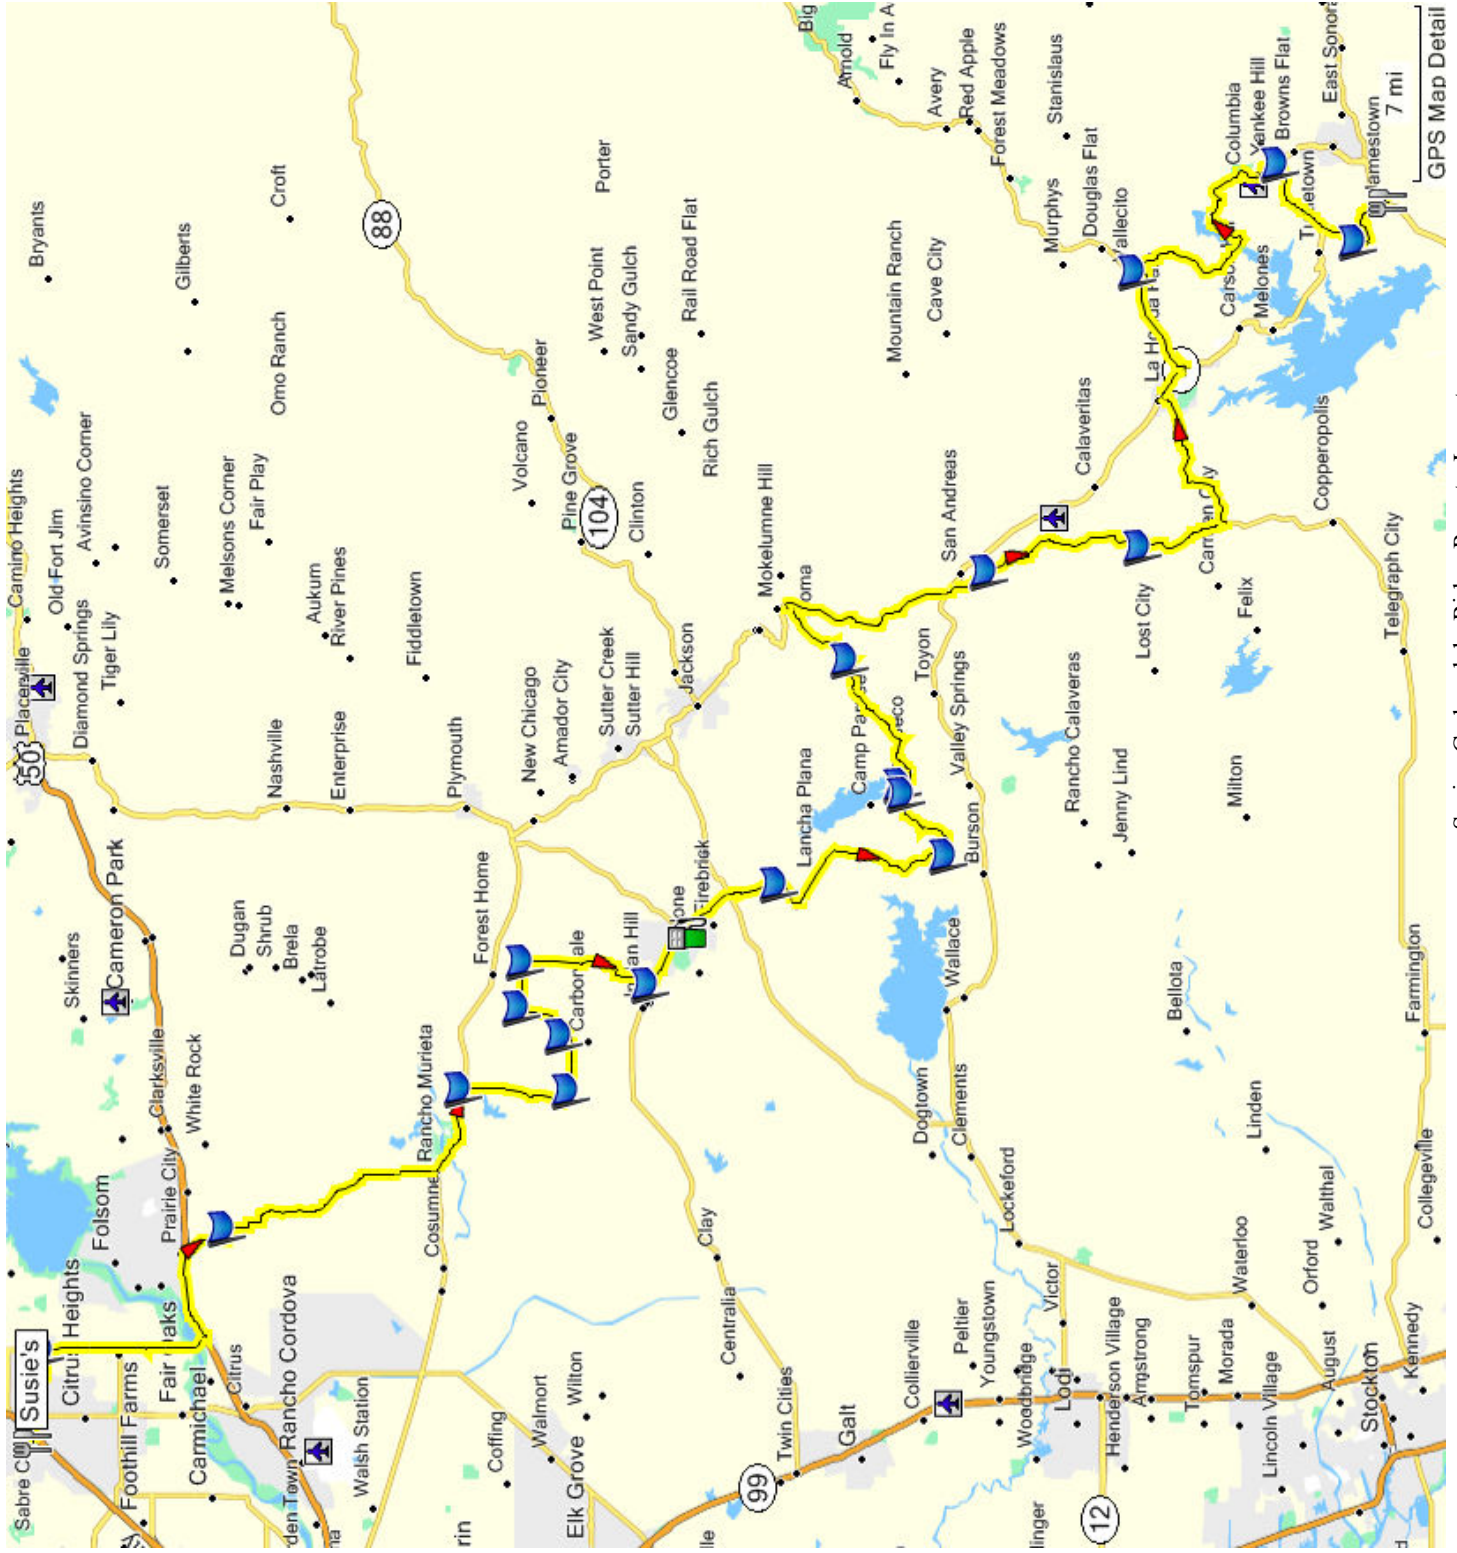

Susie's					
2.8	RIGHT onto Cirby Way	9:00 AM	48.9	RIGHT on Preston Ave	10:39 AM
3.9	LEFT onto Old Auburn Rd	9:00 AM	49.0	LEFT onto W Main St	10:39 AM
10.4	Take US-50 E ramp RIGHT	9:05 AM	49.1	RIGHT onto S Ione St	10:40 AM
13.8	Exit 25 RIGHT to Prairie City Road	9:07 AM	51.4	Straight onto Jackson Valley Rd	10:43 AM
14.1	RIGHT onto Prairie City Rd	9:17 AM	54.4	LEFT onto Buena Vista Rd	10:50 AM
16.1	LEFT onto White Rock Rd	9:20 AM	54.9	Bear LEFT onto Buena Vista Rd	10:52 AM
16.6	RIGHT onto Scott Rd	9:21 AM	62.3	LEFT onto Chile Camp Rd	11:08 AM
24.5	LEFT onto Latrobe Rd	9:23 AM	65.8	LEFT onto Campo Seco Rd	11:16 AM
24.7	RIGHT onto Stonehouse Rd	9:25 AM	66.9	LEFT onto Paloma Rd	11:18 AM
26.1	LEFT onto Hwy 16	9:34 AM	71.2	Bear RIGHT onto Paloma Rd	11:29 AM
29.7	RIGHT onto Ione Rd	9:36 AM	76.2	RIGHT onto Hwy 49	11:36 AM
34.4	Bear LEFT onto Carbondale Rd	9:37 AM	83.3	LEFT onto W St Charles St	11:43 AM
36.4	LEFT onto Carbondale Rd	9:41 AM	83.7	RIGHT onto Pool Station Rd	11:44 AM
36.7	RIGHT onto Carbondale Rd	9:47 AM	96.3	LEFT onto Hwy 4	12:15 PM
40.7	RIGHT onto Irish Hill Rd	9:50 AM	103.0	RIGHT onto S Main St	12:22 PM
46.4	LEFT onto Hwy 104	9:51 AM	104.0	LEFT onto Hwy 4	12:25 PM
48.9	Chevron	10:01 AM	109.0	RIGHT onto Parrots Ferry Rd	12:30 PM
		10:15 AM	119.0	RIGHT onto Broadway St	12:43 PM
		10:19 AM	121.0	RIGHT onto Hwy 49	12:47 PM
			126.0	LEFT onto Rawhide Rd	12:55 PM
			128.0	RIGHT onto Main St	12:58 PM
			128.0	Mother Lode Coffee Shop	12:59 PM

Susies-Carbondale-Ridge-Parrots-Jamestown